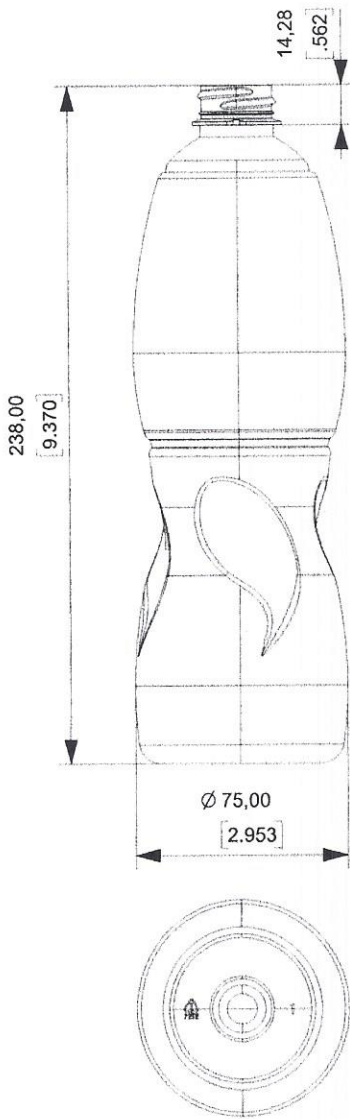

PRODUCT	710ml (24oz) Twist
DRAWING No.	PL-0122-06
MATERIAL	PET
NECK FINISH	28mm 400, 28mm P100

*Bottle height will vary depending on neck finish.

28mm 400 FINISH