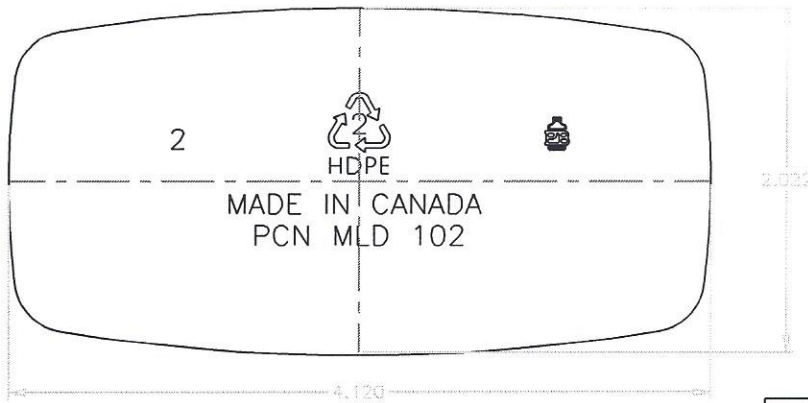

bottle weight 43g

Project name : 500ml GNS	
Material : HDPE	Customer :
Neck : 28-400	Fill vol. : 500ml
Scale 1 : 1	Overflow : approx. 546ml
Drawn by : CML EW	Dwg.no. : 3119
Date : Jan. 14 2010	

NOTE : SIZES ARE PRELIMINARY AND SUBJECT TO DEVELOPMENT