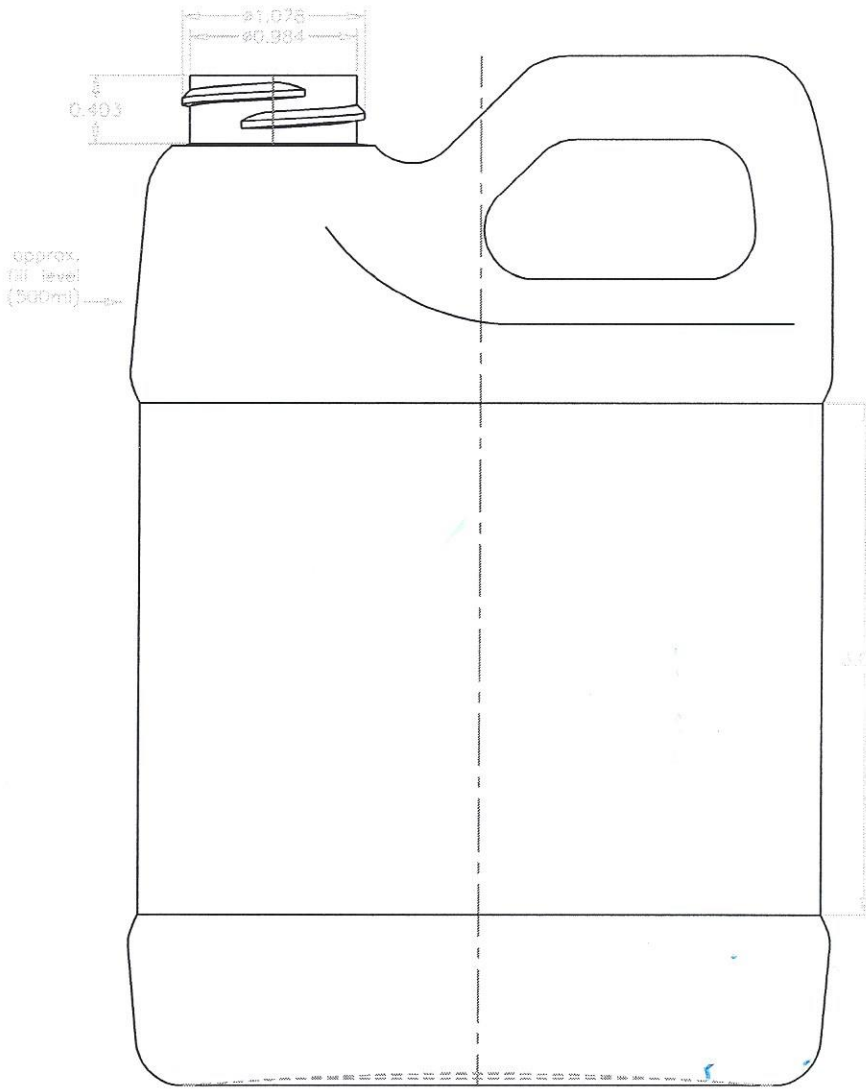

bottle weight 43g

Project name : 500ml GNS	
Material : HDPE	Customer :
Neck : 28-400	Fill vol. : 500ml
Scale 1 : 1	Overflow : approx. 546ml
Drawn by : CML EW	Dwg.no. : 3119
Date : Jan. 14 2010	

NOTE : SIZES ARE PRELIMINARY AND SUBJECT TO DEVELOPMENT