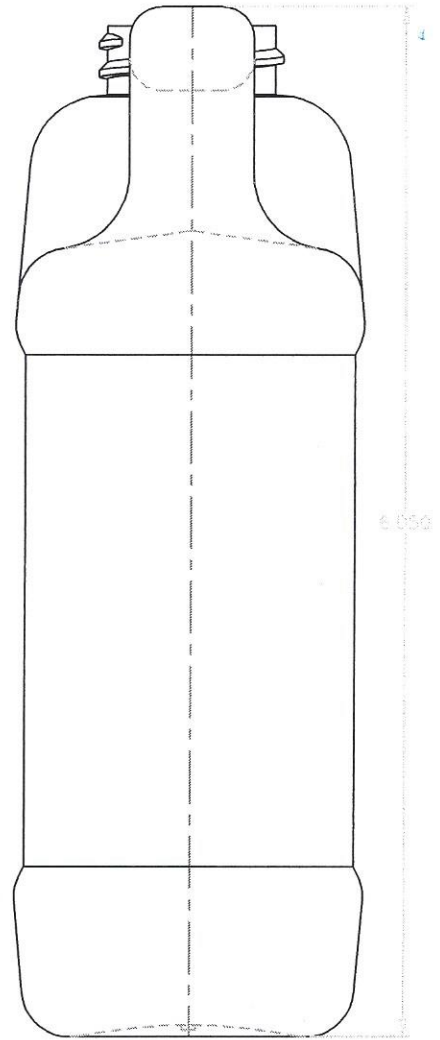

bottle weight 43g

Project name : 500ml GNS	
Material : HDPE	Customer :
Neck : 28-400	Fill vol. : 500ml
Scale 1 : 1	Overflow : approx. 546ml
Drawn by : CML EW	Dwg.no. : 3119
Date : Jan. 14 2010	

NOTE : SIZES ARE PRELIMINARY AND SUBJECT TO DEVELOPMENT