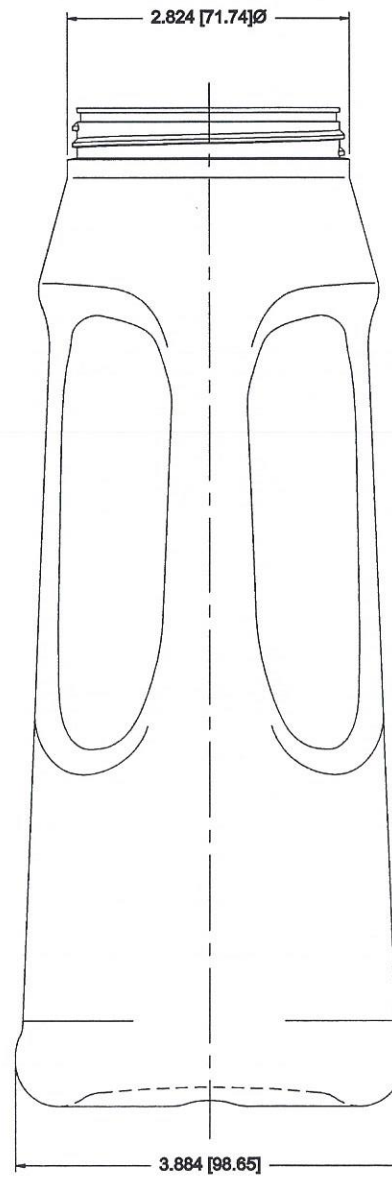

9.989 [253.72] REF.

Description:
64oz. Handle DB
 F/L Capacity: 2000ml +/-24
 O/F Capacity: 2134ml +/-24
 Material: HDPE

Neck Finish: M70-SP400 MAC

'T'	'E'	'H'	'S'
2.719±.017	2.600±.017	.540±.015	.140±.015
[69.06±.43]	[66.04±.43]	[13.72±.38]	[3.56±.38]