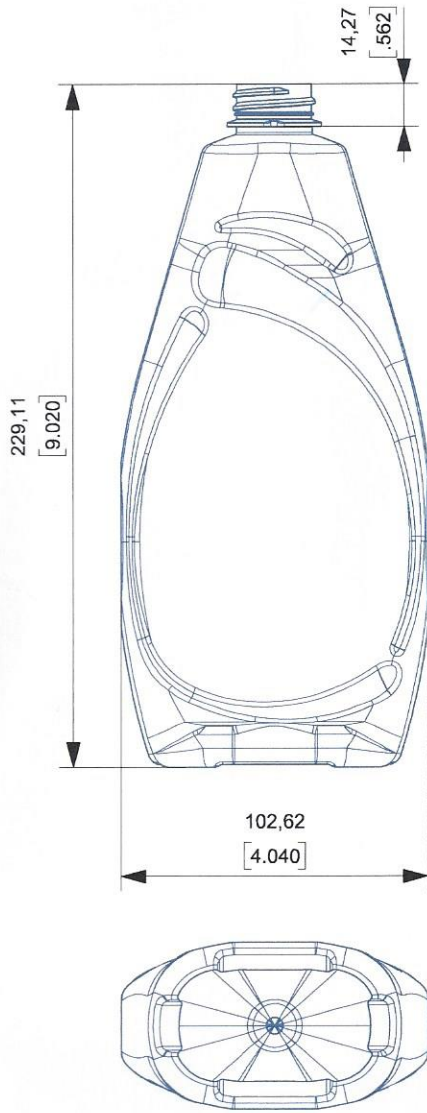

Product 709ml (24oz) DS Dish
Drawing No. SS-1303-MC
Material PET
Neck Finish 28mm 400, 28mm P100

* Bottle height will vary depending on Neck Finish

28mm 400 FINISH