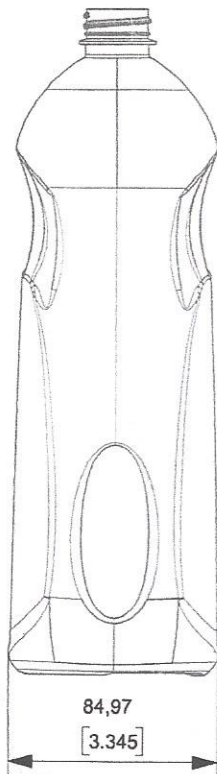

28mm 400 FINISH

52 oz. Dishsoap Drawing# 111237A