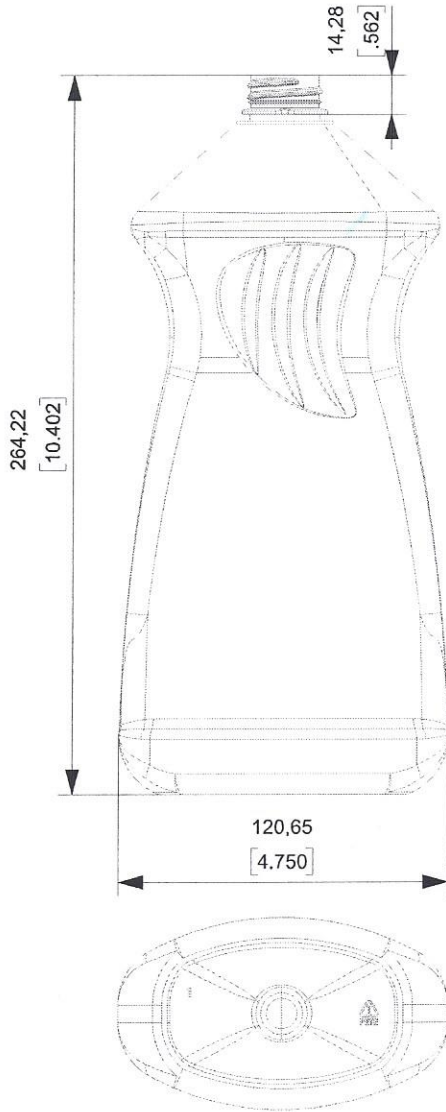

PRODUCT	1.1L (38oz) PC Dish
DRAWING No.	PL-0140-07
MATERIAL	PET
NECK FINISH	28mm 400, 28mm P100

\*Bottle height will vary depending on neck finish.

28mm 400 FINISH