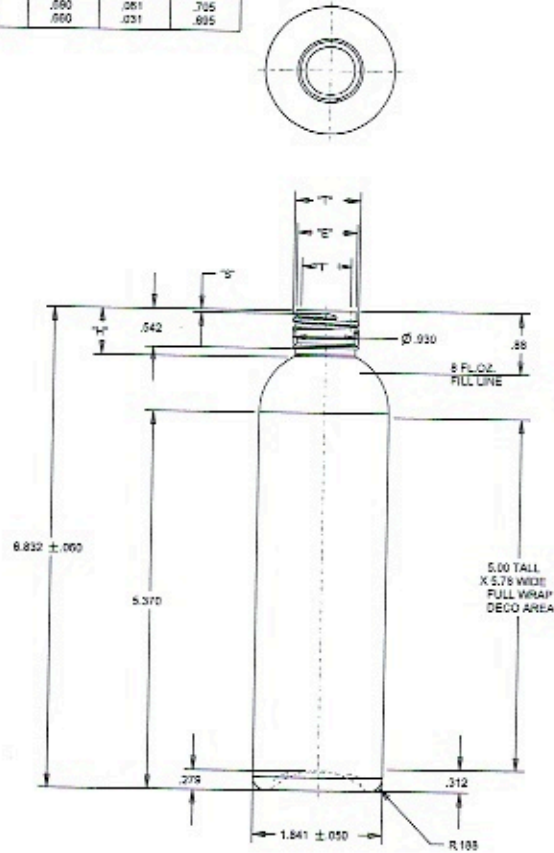

NECK FINISH	BOTTLE WEIGHT g ± 0.5 GRAMS	OVERFLOW CAPACITY ± 7 CC	"I" DIA.	"E" DIA.	"F" DIM.	"G" DIM.	"T" DIA.
24-410	23.0	245.0	.940 .924	.858 .840	.090 .060	.051 .031	.705 .695

DATE	BY	REVISION	BY
05/20/13	A	ADDED IDENTIFY NO.	KBI

OCEAN STATE PACKAGING EXTENSIVE AND INNOVATIVE BLOW MOULDED BOTTLES			
TEL	TITLE		
S.P.1	8 OZ BULLET ROUND		
DATE	DESIGN NO.	REV	
05/20/13	OS-1223-OS	A	