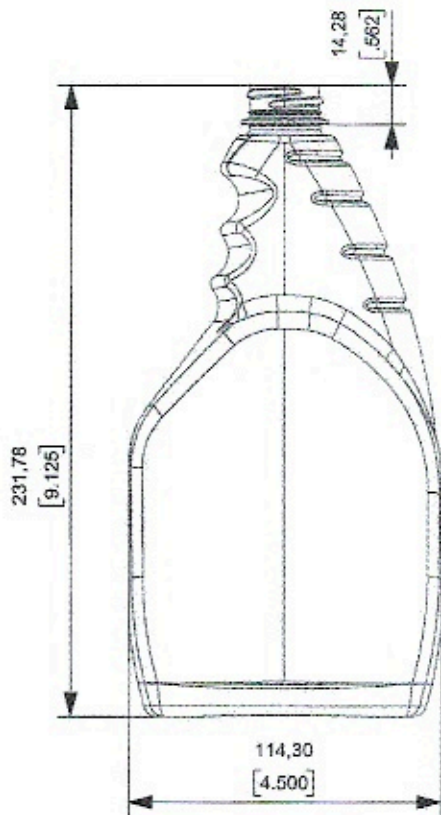

Product | 950mL (32oz) CT Sprayer
Drawing No. | PL-0116-06
Material | PET
Neck Finish | 28mm 400

28mm 400 FINISH