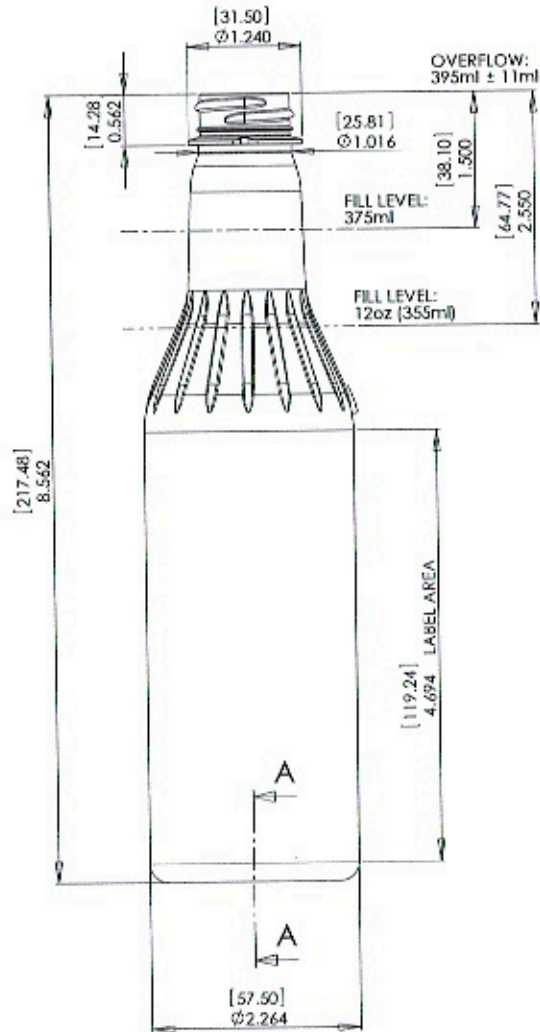

104

CONCEPT ONLY

REV	DESCRIPTION	DATE	BY	CHKD

UNIT(S) OTHER THAN SPECIFIED:	NAME	DATE

TITILE:			
	12oz / 375ml		
	WINE / SYRUP