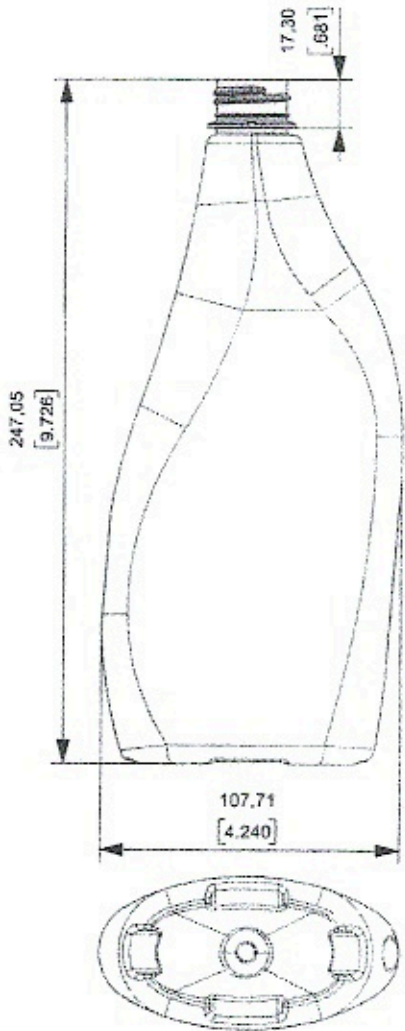

Product | 740ml (25oz) Dolphin
Drawing No. | SS-1112-MC Rev B
Material | PET
Neck Finish | 28mm P100, 28mm 400

* Bottle height will vary depending on Neck Finish

28mm P100 FINISH